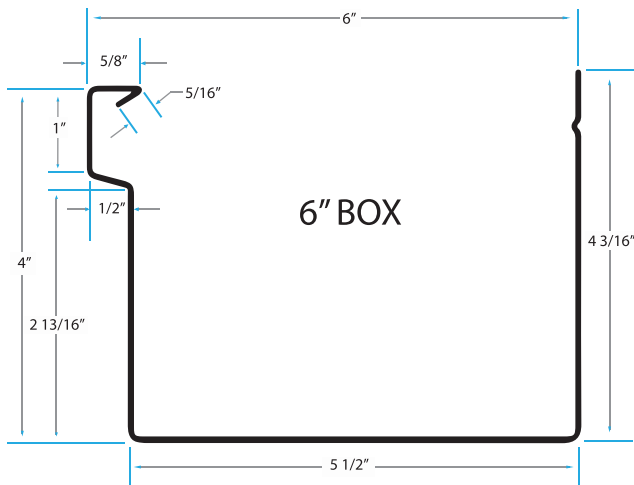

# CR Gutters Inc.

WBE CONTRACTOR

ALUMINUM PRODUCTS .027 to .032 GA  
STEEL PRODUCTS 28GA to 24GA (7" BOX available in 22GA)

Call today 1-888-863-1396