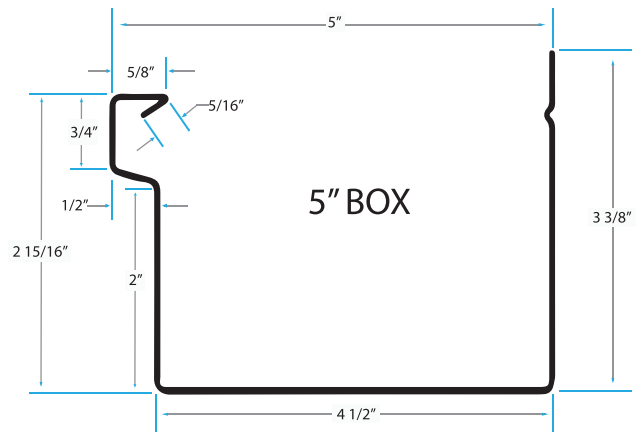

# CR Gutters Inc.

WBE CONTRACTOR

ALUMINUM PRODUCTS .027 to .032 GA  
STEEL PRODUCTS 28GA to 24GA (7" BOX available in 22GA)

Call today 1-888-863-1396