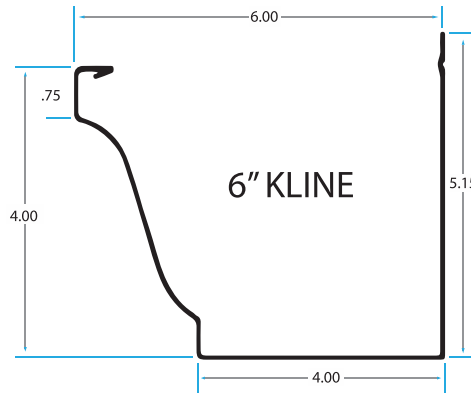

# CR Gutters Inc.

WBE CONTRACTOR

ALUMINUM PRODUCTS .027 to .032 GA  
STEEL PRODUCTS 28GA to 24GA (7" BOX available in 22GA)

Call today 1-888-863-1396