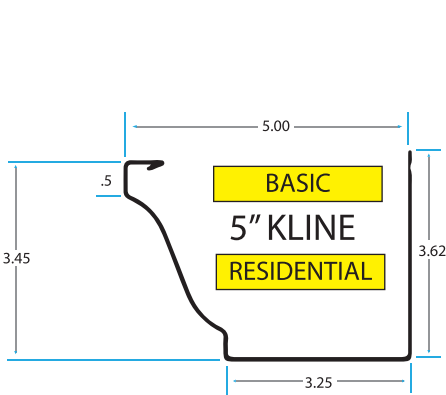

# CR Gutters Inc.

WBE CONTRACTOR

ALUMINUM PRODUCTS .027 to .032 GA  
STEEL PRODUCTS 28GA to 24GA (7" BOX available in 22GA)

Call today 1-888-863-1396