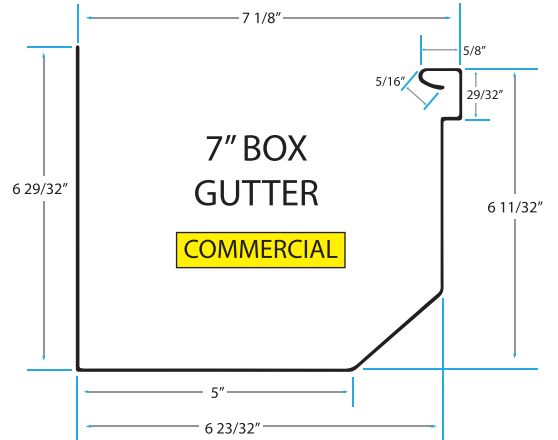

# CR Gutters Inc.

WBE CONTRACTOR

ALUMINUM PRODUCTS .027 to .032 GA  
STEEL PRODUCTS 28GA to 24GA (7" BOX available in 22GA)

Call today 1-888-863-1396