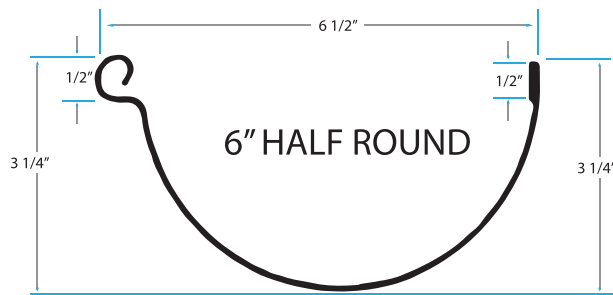

# CR Gutters Inc.

WBE CONTRACTOR

ALUMINUM PRODUCTS .027 to .032 GA  
STEEL PRODUCTS 28GA to 24GA (7" BOX available in 22GA)

Call today 1-888-863-1396