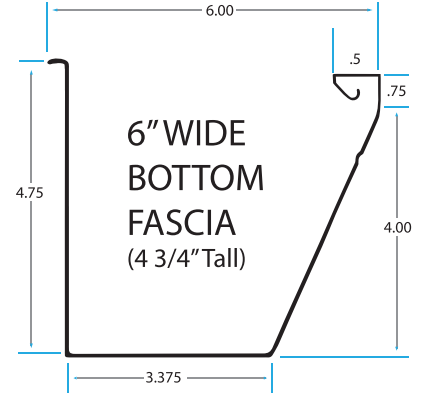

# CR Gutters Inc.

WBE CONTRACTOR

ALUMINUM PRODUCTS .027 to .032 GA  
STEEL PRODUCTS 28GA to 24GA (7" BOX available in 22GA)

Call today 1-888-863-1396