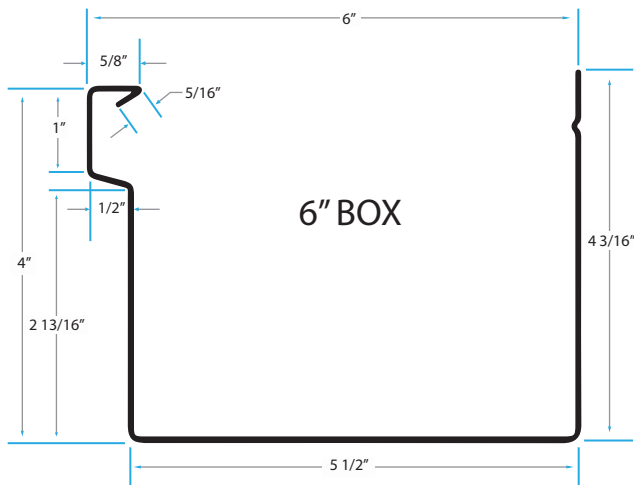

CR Gutters Inc.

WBE CONTRACTOR

ALUMINUM PRODUCTS .027 to .032 GA
STEEL PRODUCTS 28GA to 24GA (7 inch BOX available in 22GA)

Call today 1-888-863-1396