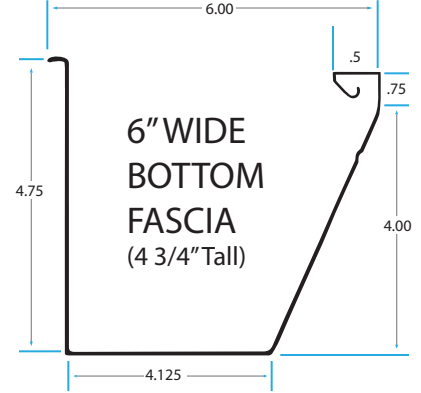

CR Gutters Inc.

WBE CONTRACTOR

ALUMINUM PRODUCTS .027 to .032 GA
STEEL PRODUCTS 28GA to 24GA (7 inch BOX available in 22GA)

Call today 1-888-863-1396