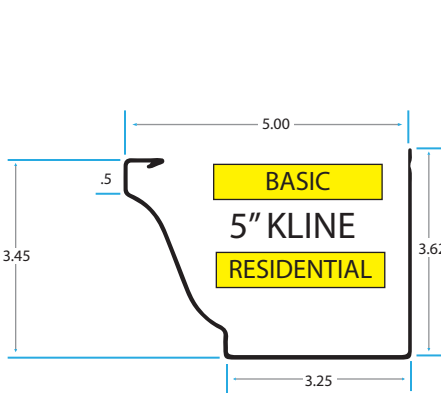

CR Gutters Inc.

WBE CONTRACTOR

ALUMINUM PRODUCTS .027 to .032 GA
STEEL PRODUCTS 28GA to 24GA (7 inch BOX available in 22GA)

Call today 1-888-863-1396