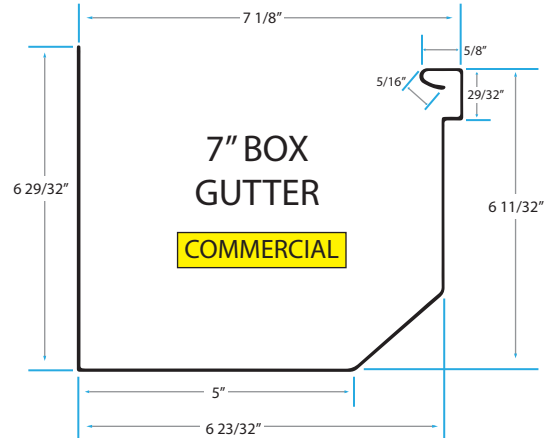

CR Gutters Inc.

WBE CONTRACTOR

ALUMINUM PRODUCTS .027 to .032 GA
STEEL PRODUCTS 28GA to 24GA (7 inch BOX available in 22GA)

Call today 1-888-863-1396