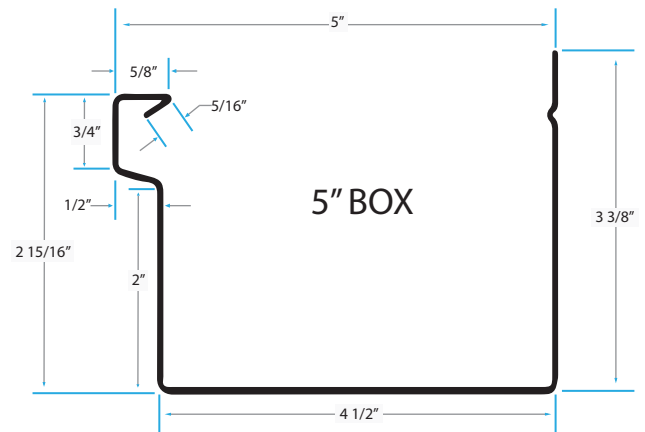

CR Gutters Inc.

WBE CONTRACTOR

ALUMINUM PRODUCTS .027 to .032 GA
STEEL PRODUCTS 28GA to 24GA (7 inch BOX available in 22GA)

Call today 1-888-863-1396