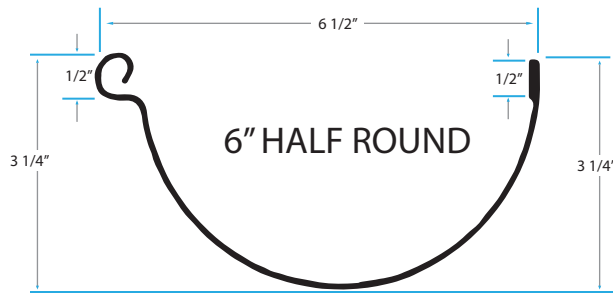

CR Gutters Inc.

WBE CONTRACTOR

ALUMINUM PRODUCTS .027 to .032 GA
STEEL PRODUCTS 28GA to 24GA (7 inch BOX available in 22GA)

Call today 1-888-863-1396