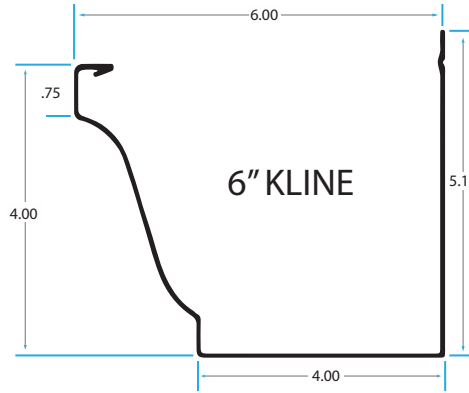

CR Gutters Inc.

WBE CONTRACTOR

ALUMINUM PRODUCTS .027 to .032 GA
STEEL PRODUCTS 28GA to 24GA (7 inch BOX available in 22GA)

Call today 1-888-863-1396